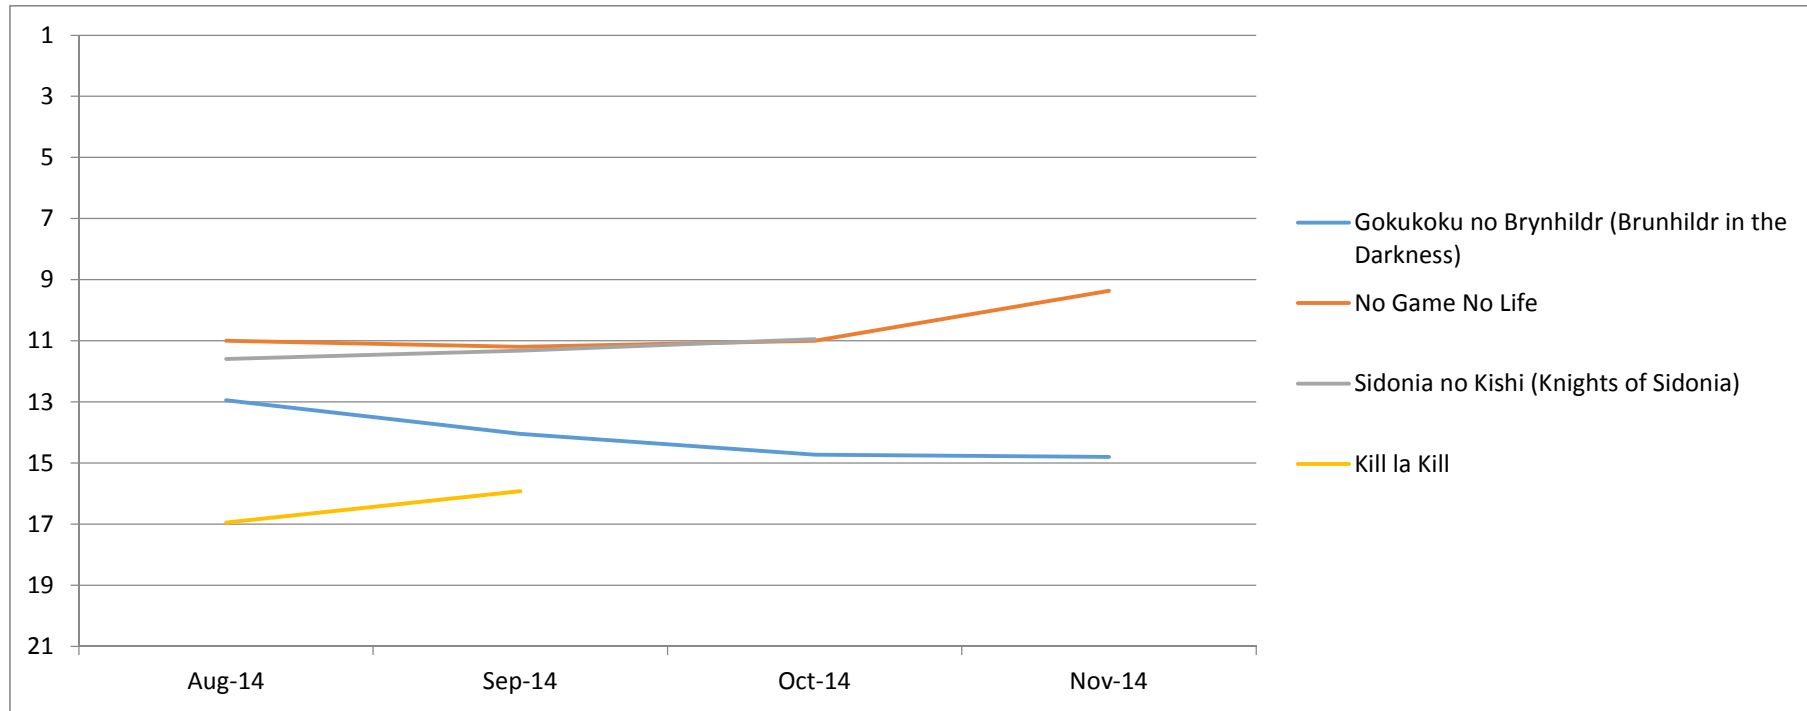

# Adjusted Average Ranking of Each Show

2014

Shows Screened Before the Late Break

# Adjusted Average Ranking of Each Show

2014

Shows Screened After the Late Break

# Adjusted Average Ranking of Each Show

2015

Shows Screened Before the Late Break