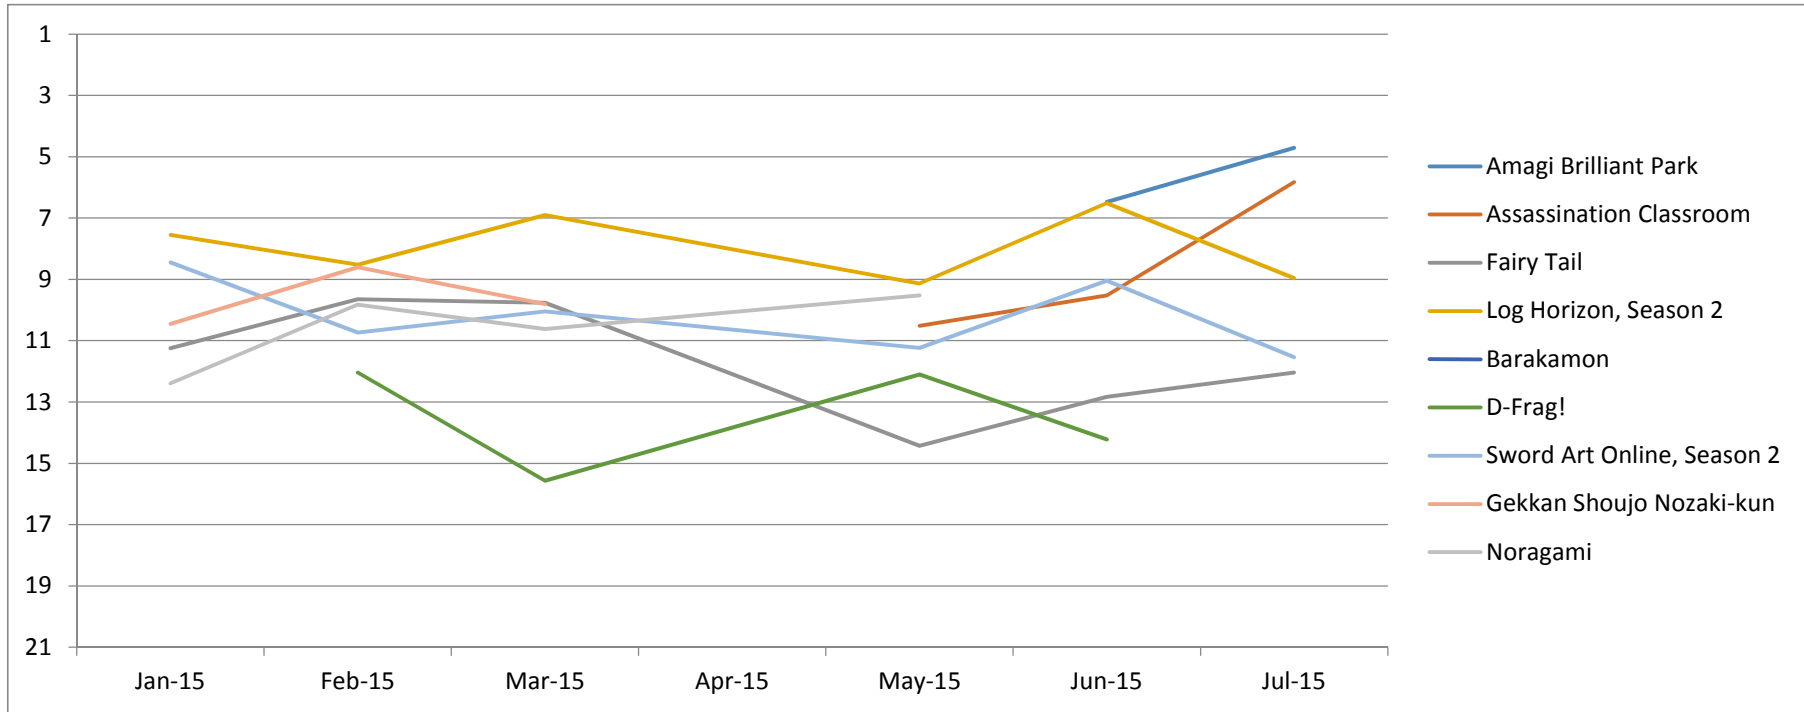

# Adjusted Average Ranking of Each Show

2014

Shows Screened Before the Late Break

# Adjusted Average Ranking of Each Show

2014

Shows Screened After the Late Break

# Adjusted Average Ranking of Each Show

2015

Shows Screened Before the Late Break