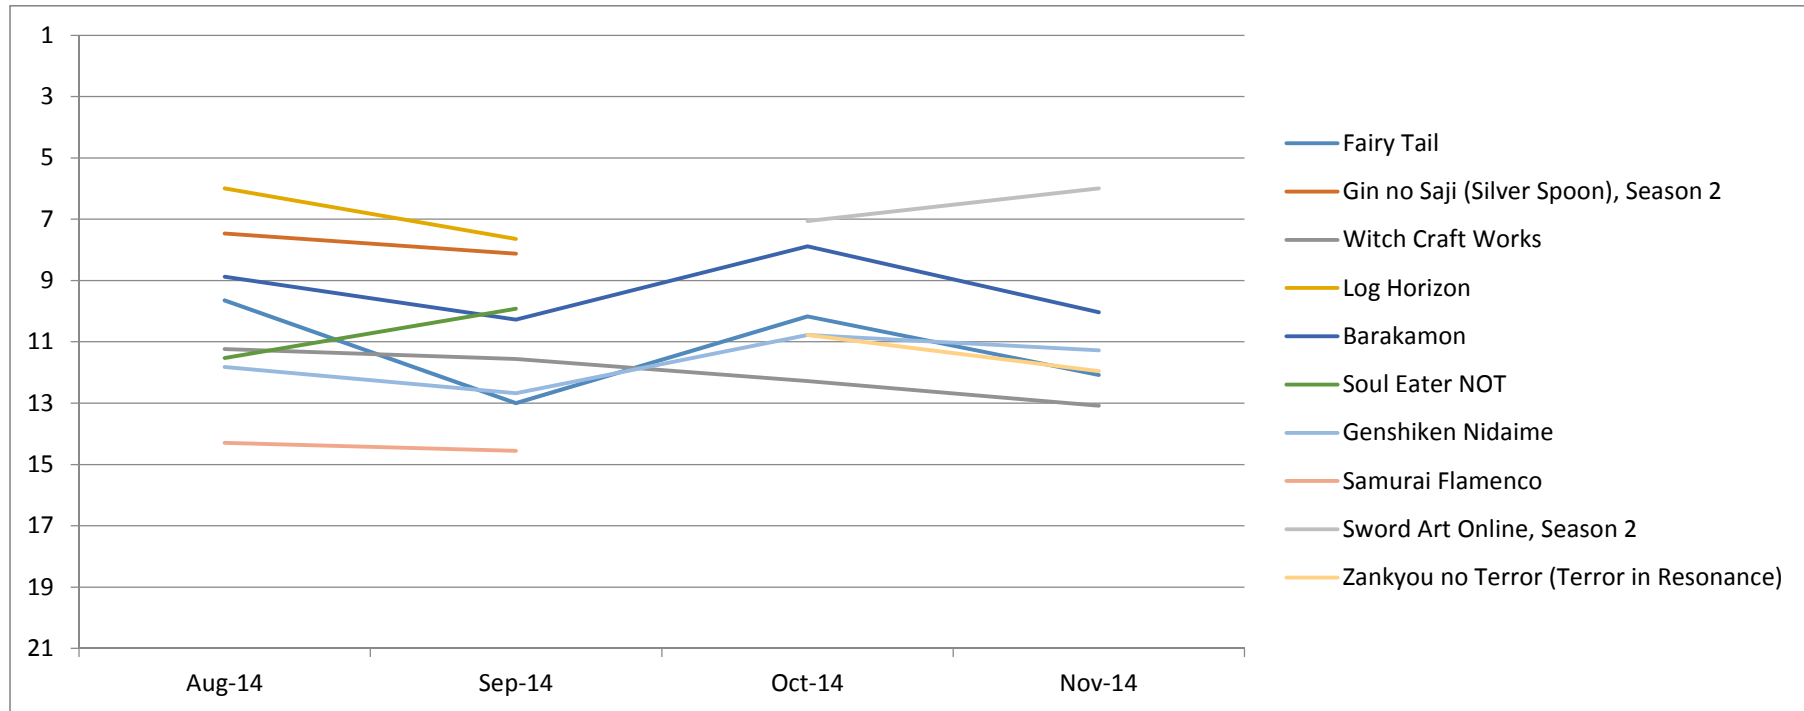

# Adjusted Average Ranking of Each Show

2014

Shows Screened Before the Late Break

# Adjusted Average Ranking of Each Show

2014

Shows Screened After the Late Break

# Adjusted Average Ranking of Each Show

2015

Shows Screened Before the Late Break